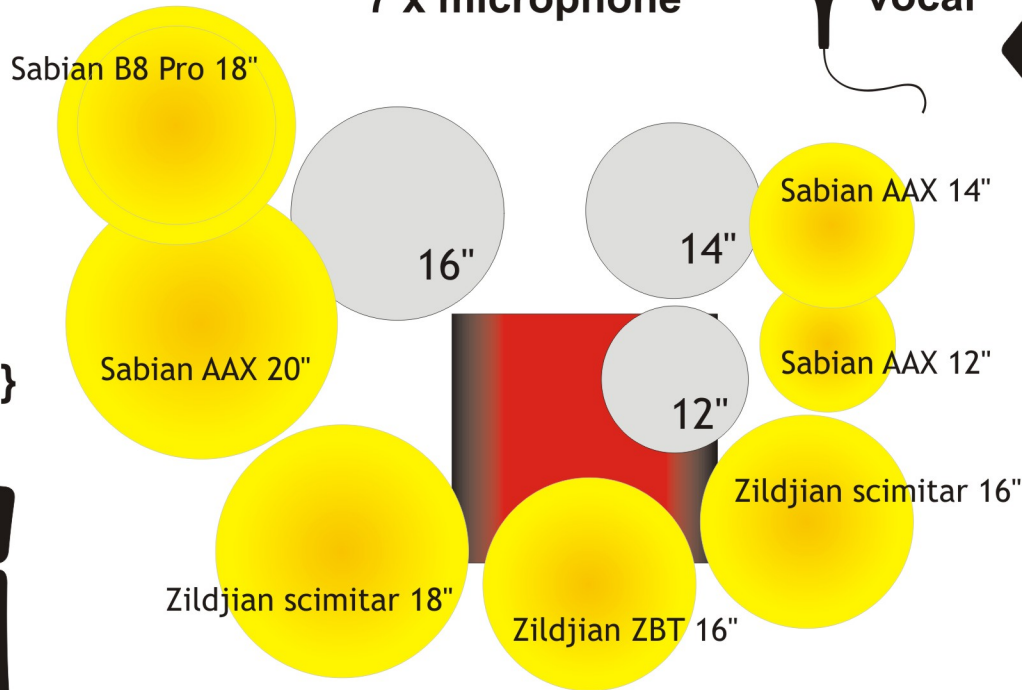

ANNIE'S TRIP

stage-plan

{+420 737 400 694
www.anniestrip.com}

bass amp >
XLR outline {kanon}

2 x zásuvka
230 V

monitor #4

drums >
7 x microphone

3rd
vocal

monitor #3

2 x zásuvka
230 V

guitar amp >
1 x microphone

2nd
vocal

3 x zásuvka 230 V!

main
vocal

monitor #1

monitor #2